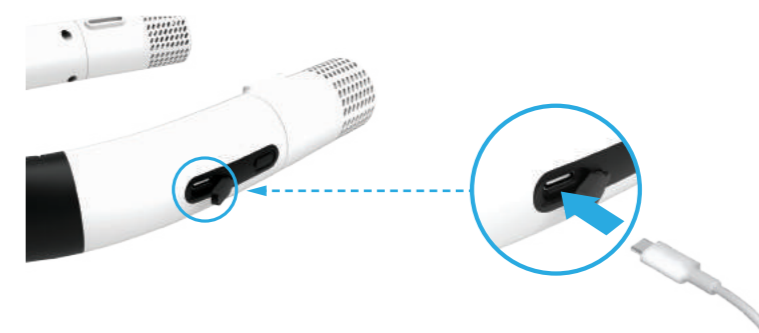

PERSONAL FAN INSTRUCTION MANUAL

What's included:

- Blaux Personal Fan x 1
- Type-C to USB Charging Cable x 1 (40cm /15.7in long)
- Instruction Manual x 1

Features:

1

Charging your device:

1. Lift off protective cover from Type-C charging port.
2. Connect the USB-A plug to a power source, then connect the Type-C plug to the Type-C port of the fan.
3. Charging indicator will be shown on the LED of the Fan button

Light Status:

- Charging = Blue LED ring breathing
- Full Charge = LED is off
- Low Battery = Blue LED ring will flash slowly 5 times and then shuts down
- No Battery = Unable to turn on fan

2

How to wear:

Flex the arms of the fan slightly outwards and slip the U shaped fan on from the back of your neck. The spring tension arms will return to its original shape.

Turning the fan on:

Press the rounded button to turn on the fan and cycle through the fan speeds. The blue LED light ring will illuminate when fan is on.

- 1 = Fan Speed LOW (Light ON)
- 2 = Fan Speed MEDIUM (Light ON)
- 3 = Fan Speed HIGH (Light ON)
- 4 = OFF (Light OFF)

3

Rotate 120°

Rotate and positioning fan outlets:

The Blaux Personal Fan is ambidextrous, you can wear it upside down or right side up, either way the fan outlet is facing inwards. You can rotate the fan outlet collar within 120° inward to the direction desired.