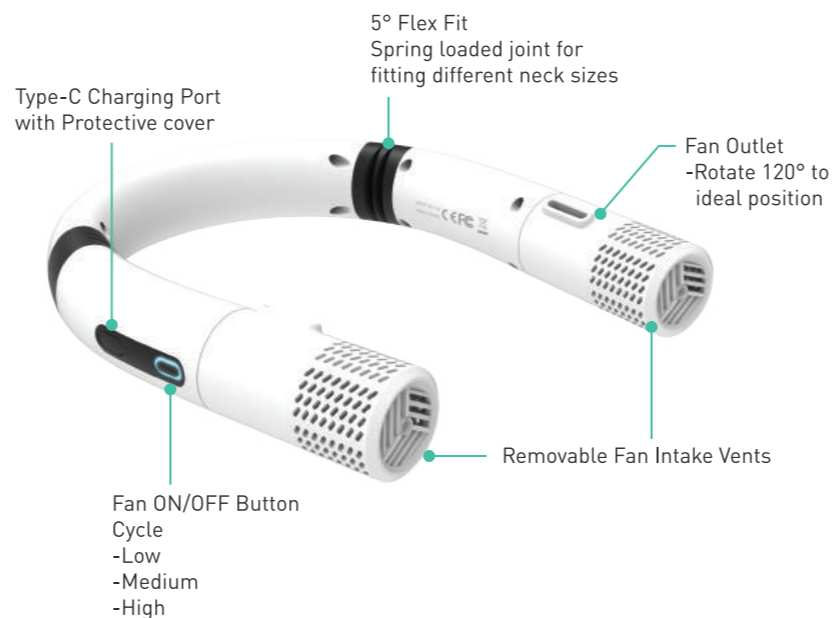

PERSONAL FAN INSTRUCTION MANUAL

What's included:

- Blaux Personal Fan x 1
- Type-C to USB Charging Cable x 1 (40cm /15.7in long)
- Instruction Manual x 1

Features:

1

Charging your device:

1. Lift off protective cover from Type-C charging port.
2. Connect the USB-A plug to a power source, then connect the Type-C plug to the Type-C port of the fan.
3. Charging indicator will be shown on the LED of the Fan button

Light Status:

- Charging = Blue LED ring breathing
- Full Charge = LED is off
- Low Battery = Blue LED ring will flash slowly 5 times and then shuts down
- No Battery = Unable to turn on fan

2

How to wear:

Flex the arms of the fan slightly outwards and slip the U shaped fan on from the back of your neck. The spring tension arms will return to its original shape.

Turning the fan on:

Press the rounded button to turn on the fan and cycle through the fan speeds. The blue LED light ring will illuminate when fan is on.

- 1 = Fan Speed LOW (Light ON)
- 2 = Fan Speed MEDIUM (Light ON)
- 3 = Fan Speed HIGH (Light ON)
- 4 = OFF (Light OFF)

3

Rotate 120°

Rotate and positioning fan outlets:

The Blaux Personal Fan is ambidextrous, you can wear it upside down or right side up, either way the fan outlet is facing inwards. You can rotate the fan outlet collar within 120° inward to the direction desired.